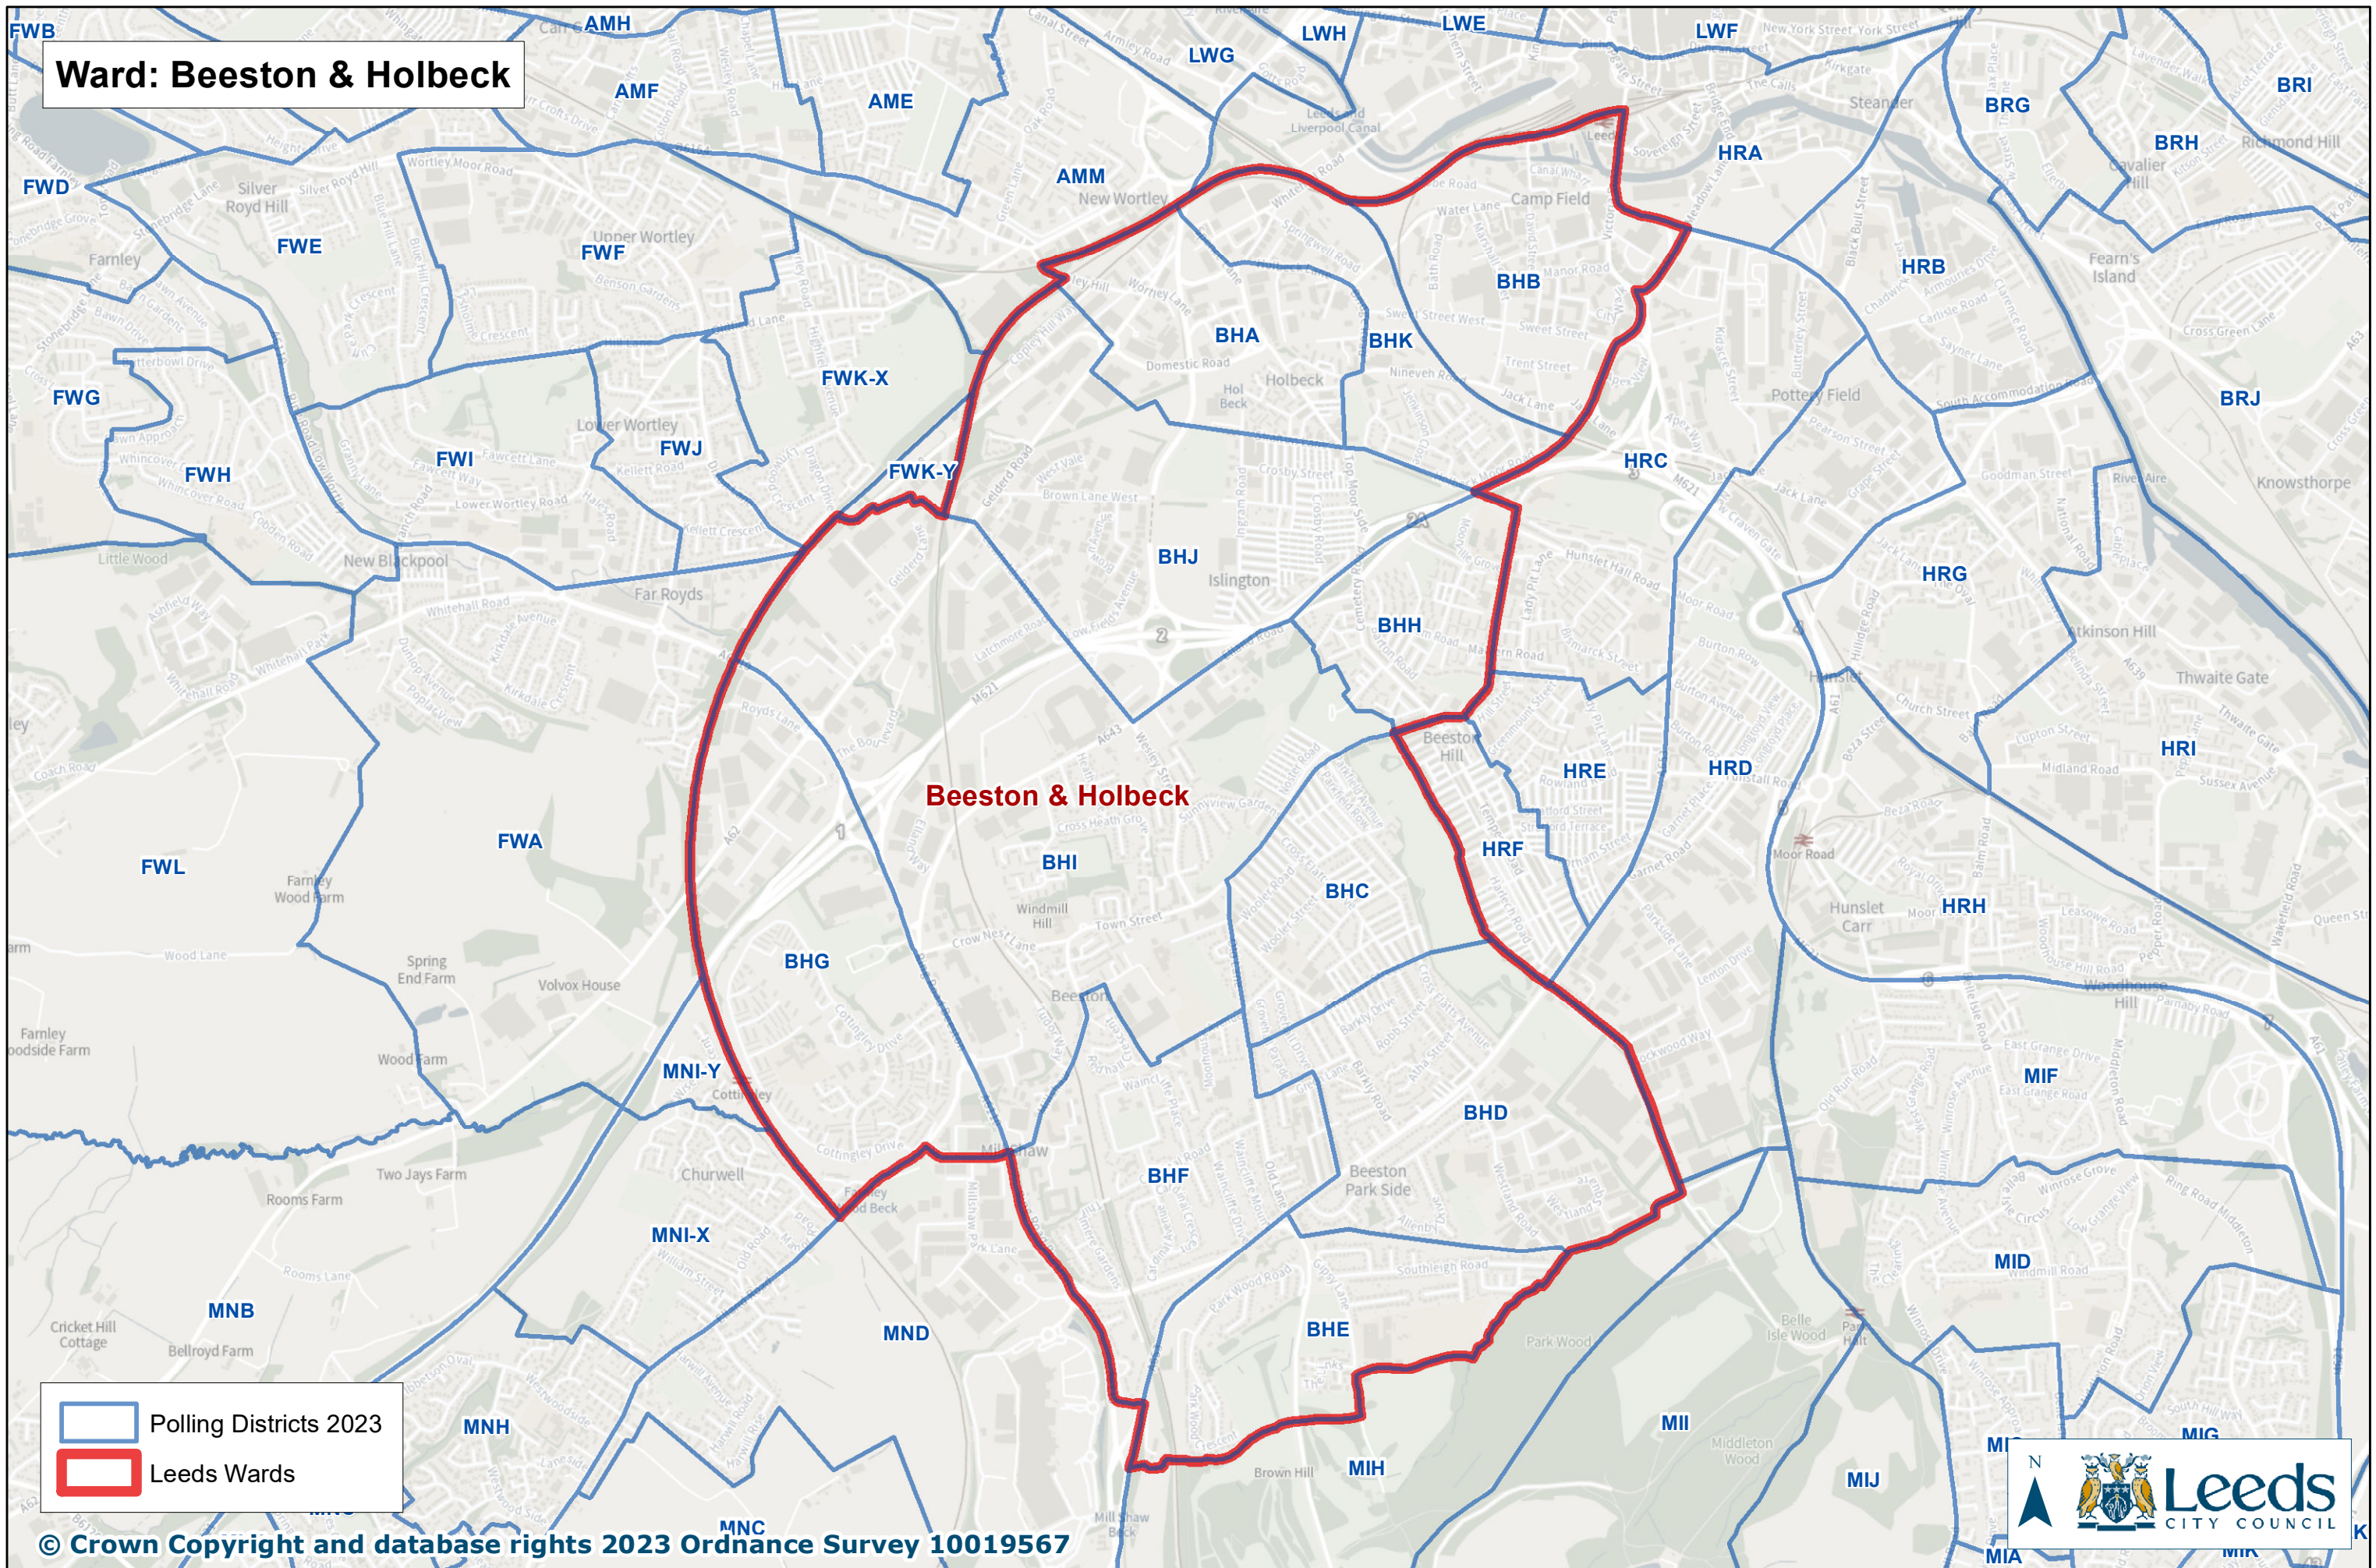

# Ward: Beeston & Holbeck

 Polling Districts 2023  
 Leeds Wards

© Crown Copyright and database rights 2023 Ordnance Survey 10019567

PRODUCED BY CITY DEVELOPMENT, LOCATION INTELLIGENCE TEAM, LEEDS CITY COUNCIL Date: 18/10/2023 Created by: NF

Document Path: L:\FPI\GIS Team\03LCC\Electoral Services\Polling District Review 2023\Polling District Review 2023.mxd